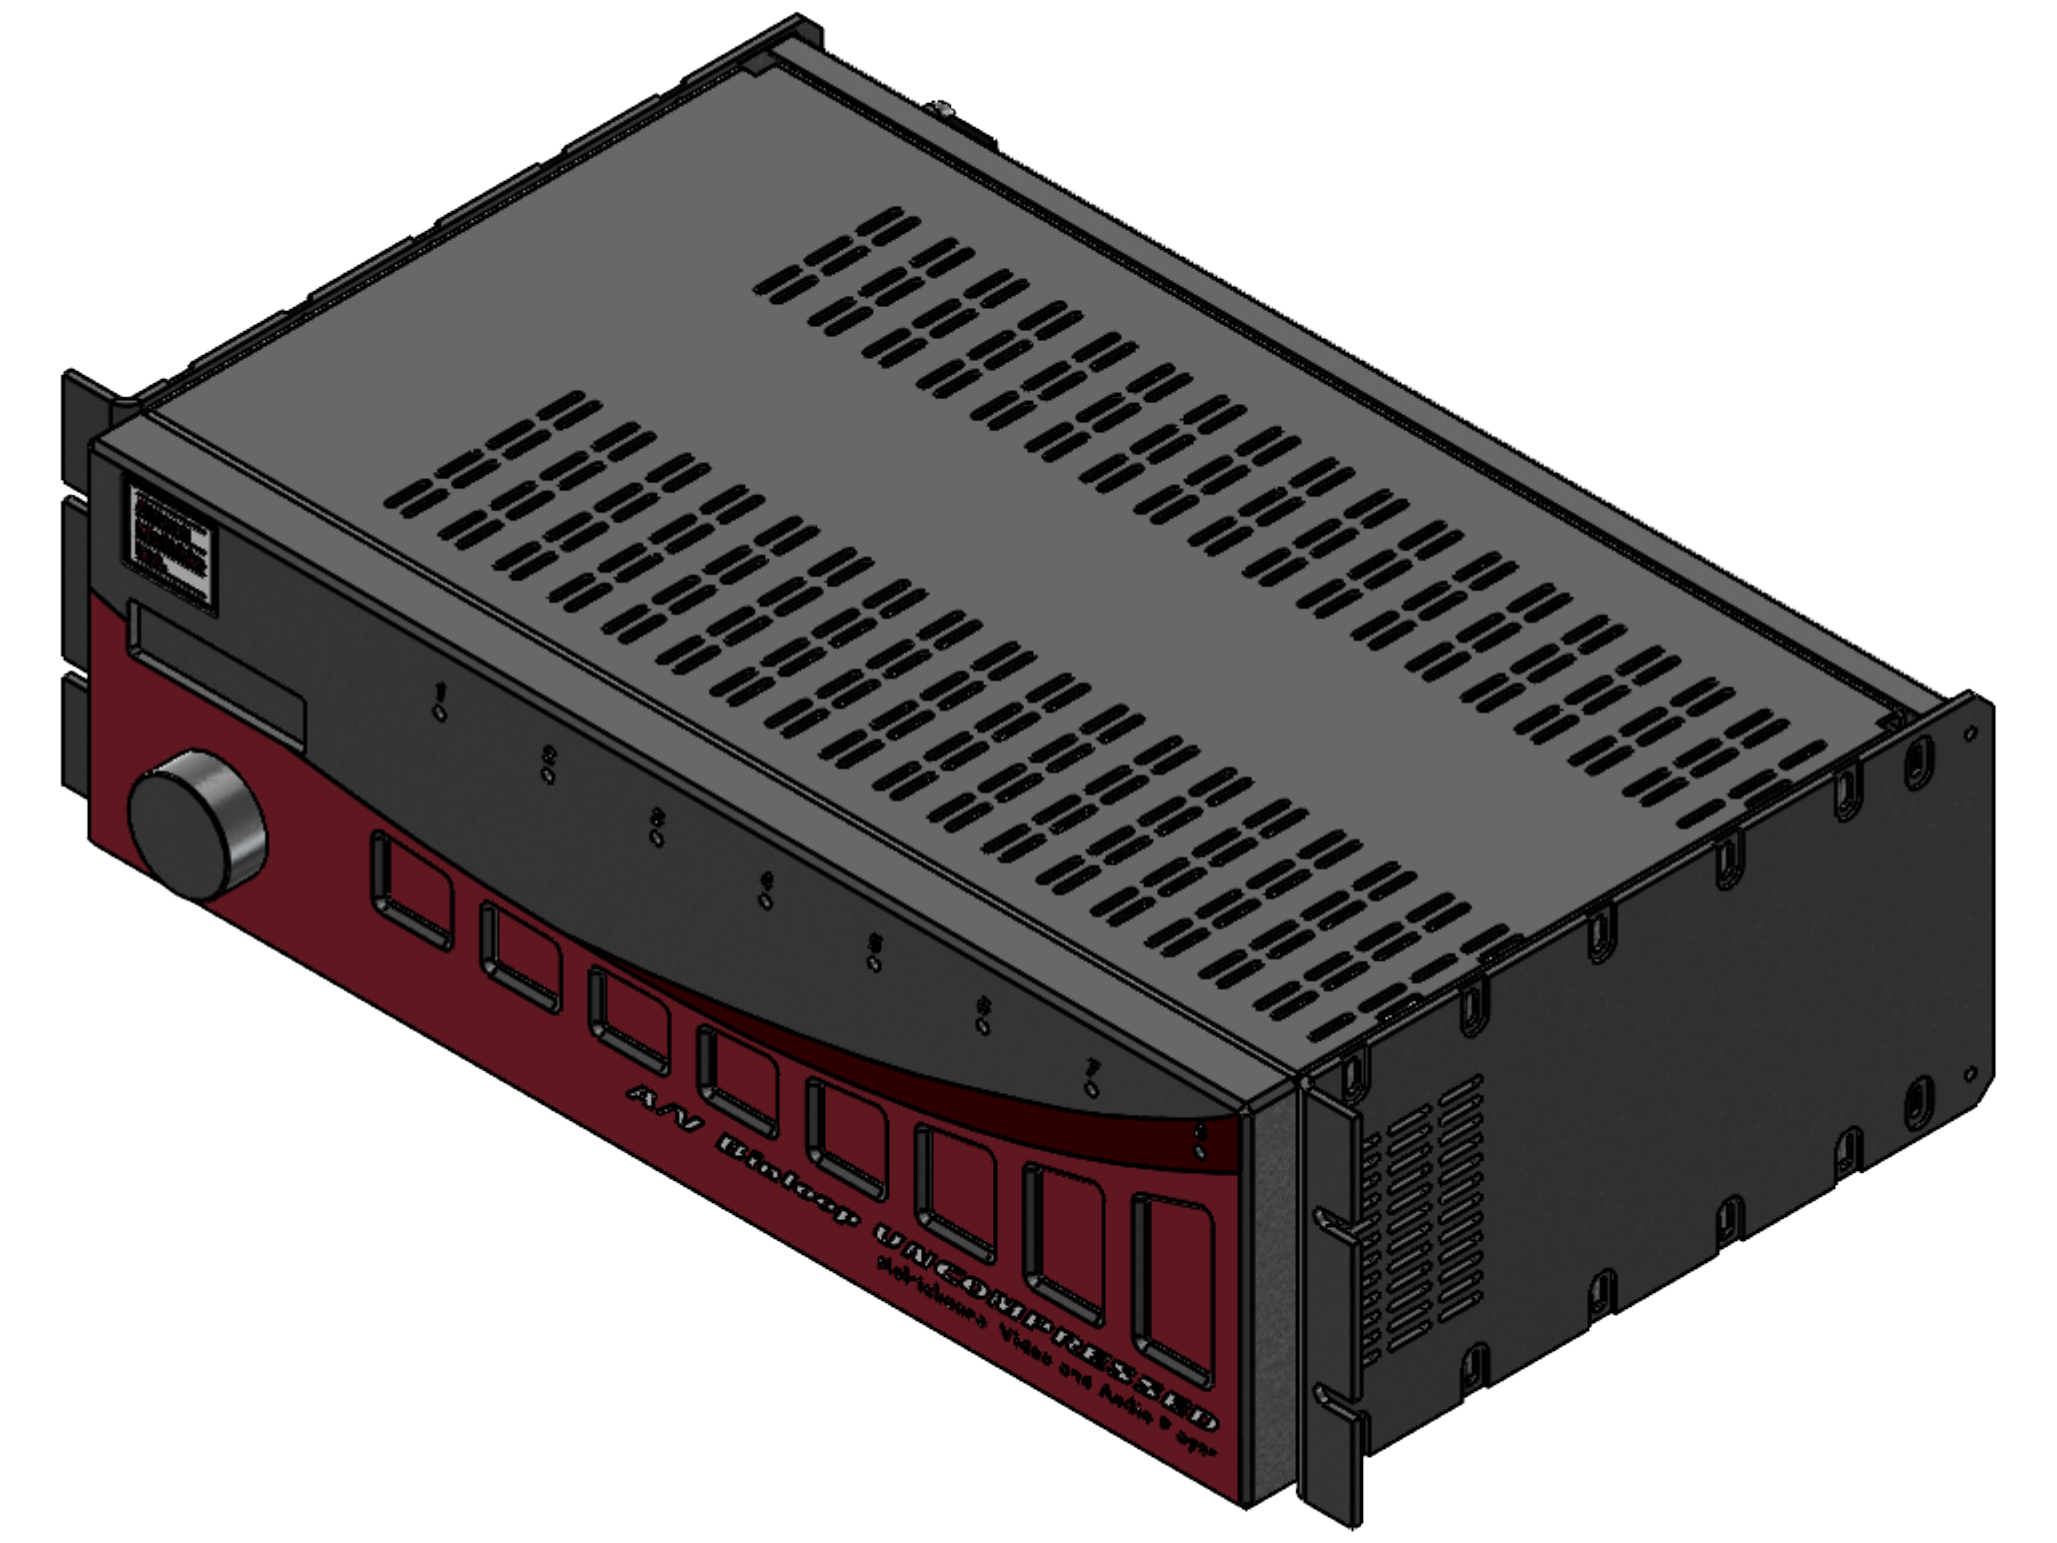

REVISIONS					
ZONE	REV.	DESCRIPTION	BY	APPR	DATE

SCALE: NONE		SHEET SIZE: D		DATE:		PROJECT: ALCORN McBRIDE Inc.	
DWG. TITLE: Binloop Uncompressed Dimensional Drawing		DWG. NO.: Binloop Uncompressed		SHEET 1 OF 1		REV.:	
MATERIAL:		FINISH:		NOTICE: The data in this document incorporate proprietary rights of Alcorn McBride Inc. 6488 Binloop Drive Orlando FL 32835. Any party accepting this document does so in confidence and agrees that it shall not be duplicated in whole or in part, nor disclosed to others, without the written consent of said party.			

DWG NO: Binloop Uncompressed

A