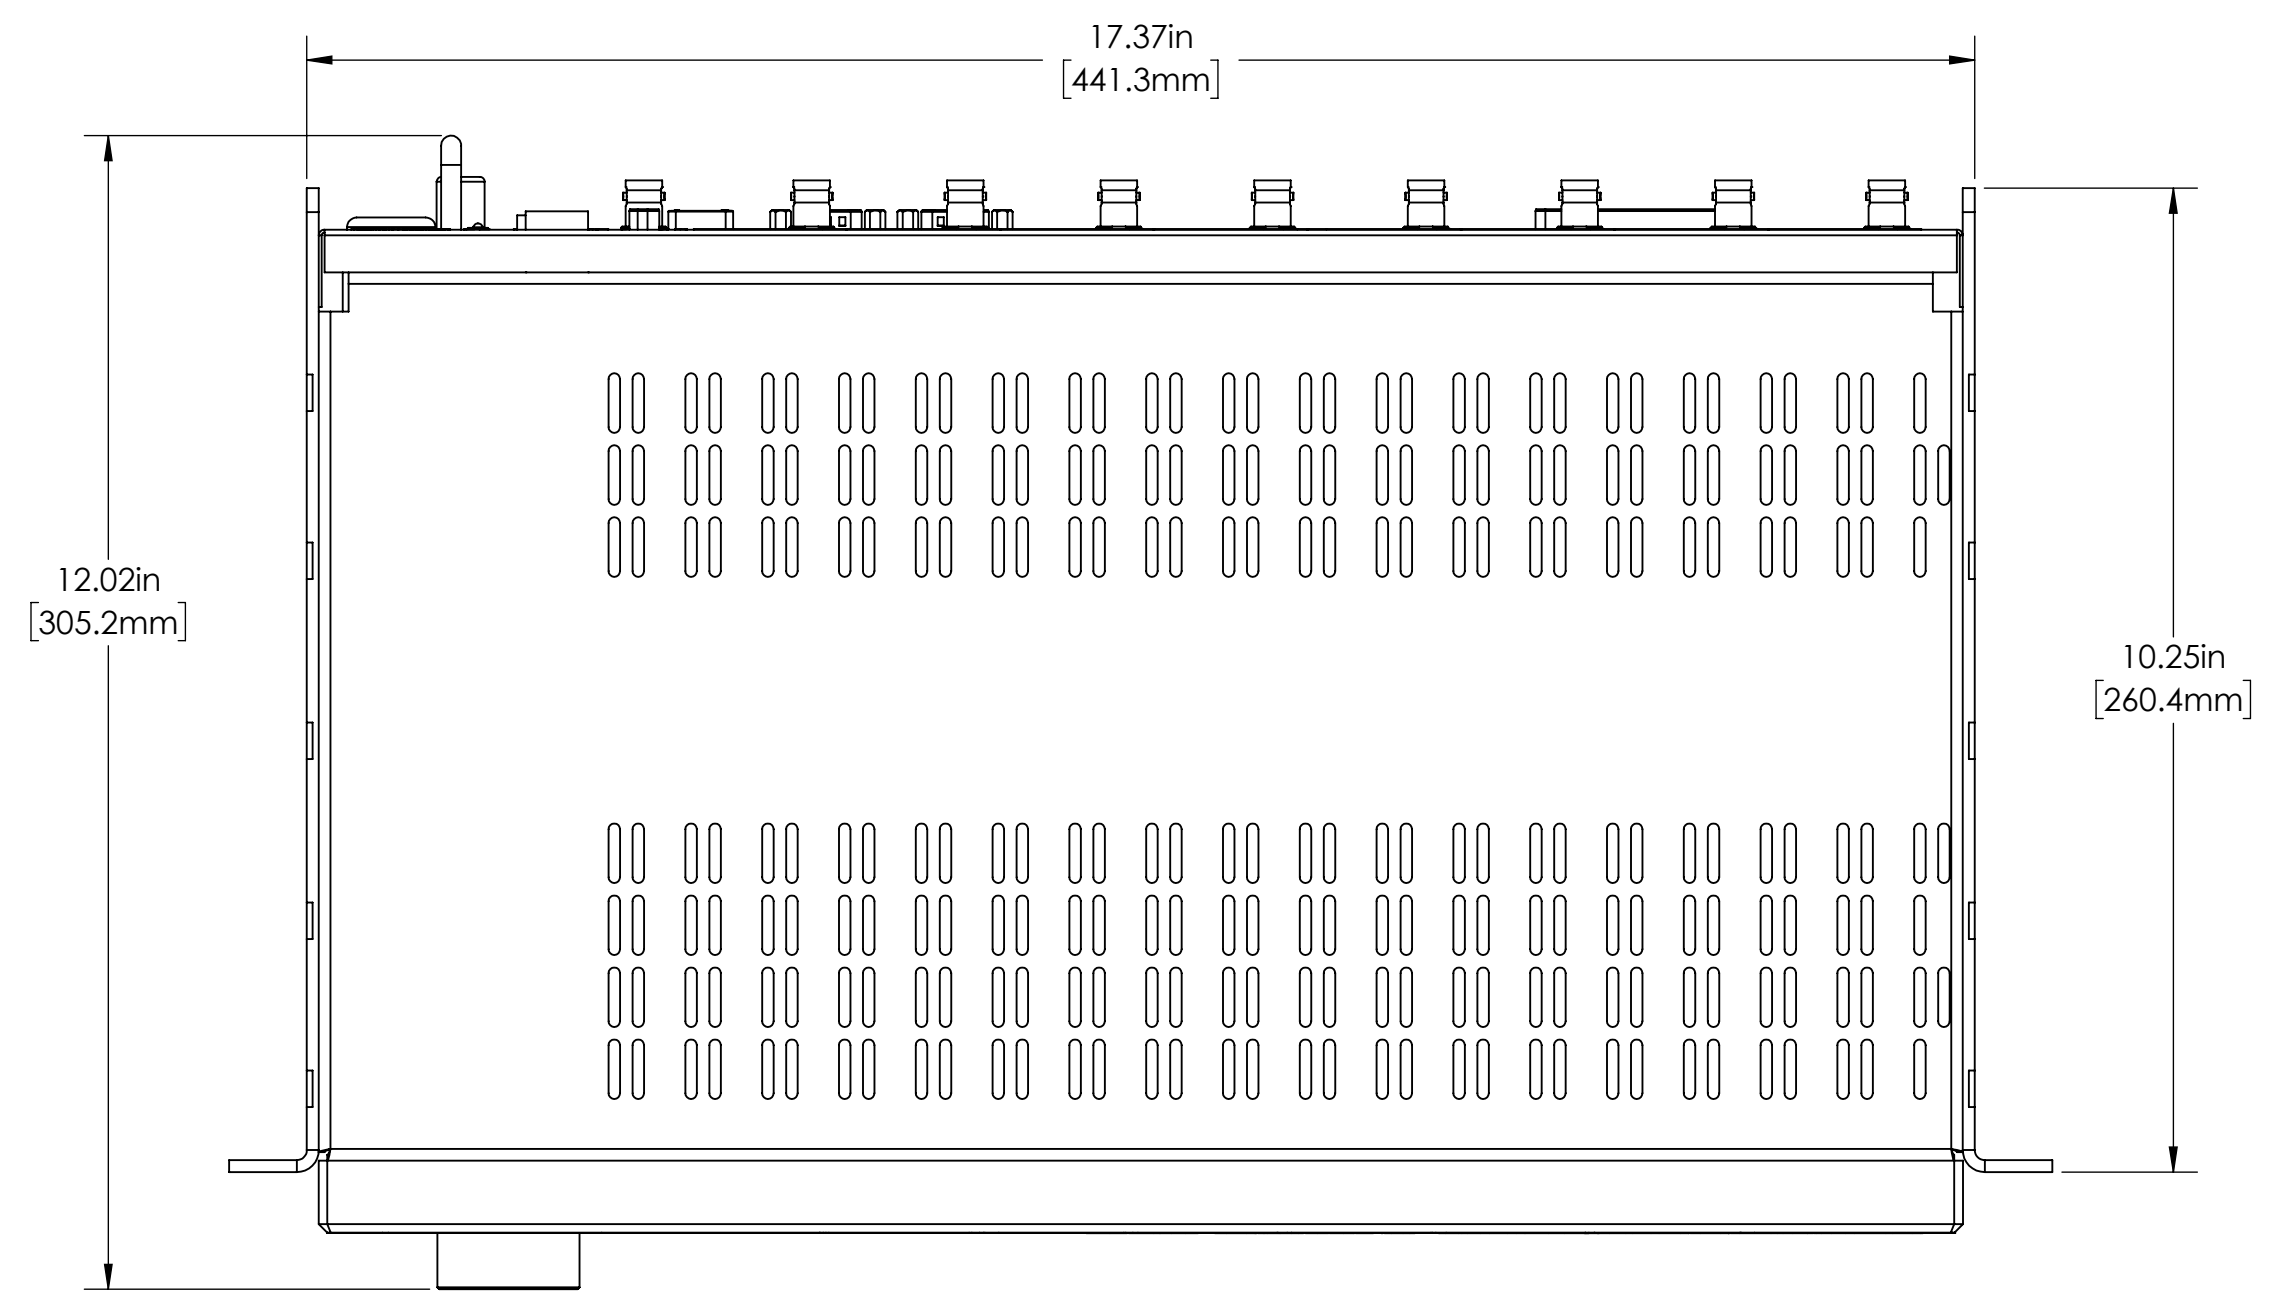

REVISIONS					
ZONE	REV.	DESCRIPTION	BY	APPR	DATE

SCALE: NONE		SHEET SIZE: D		DATE:		PROJECT: ALCORN McBRIDE Inc.	
DWG. TITLE: Binloop Uncompressed Dimensional Drawing		DWG. NO.: Binloop Uncompressed		SHEET 1 OF 1		REV.:	
MATERIAL:		FINISH:		NOTICE: The data in this document incorporate proprietary rights of Alcorn McBride Inc. 6488 Binloop Drive Orlando FL 32835. Any party accepting this document does so in confidence and agrees that it shall not be duplicated in whole or in part, nor disclosed to others, without the written consent of said party.			

DWG NO: Binloop Uncompressed

A