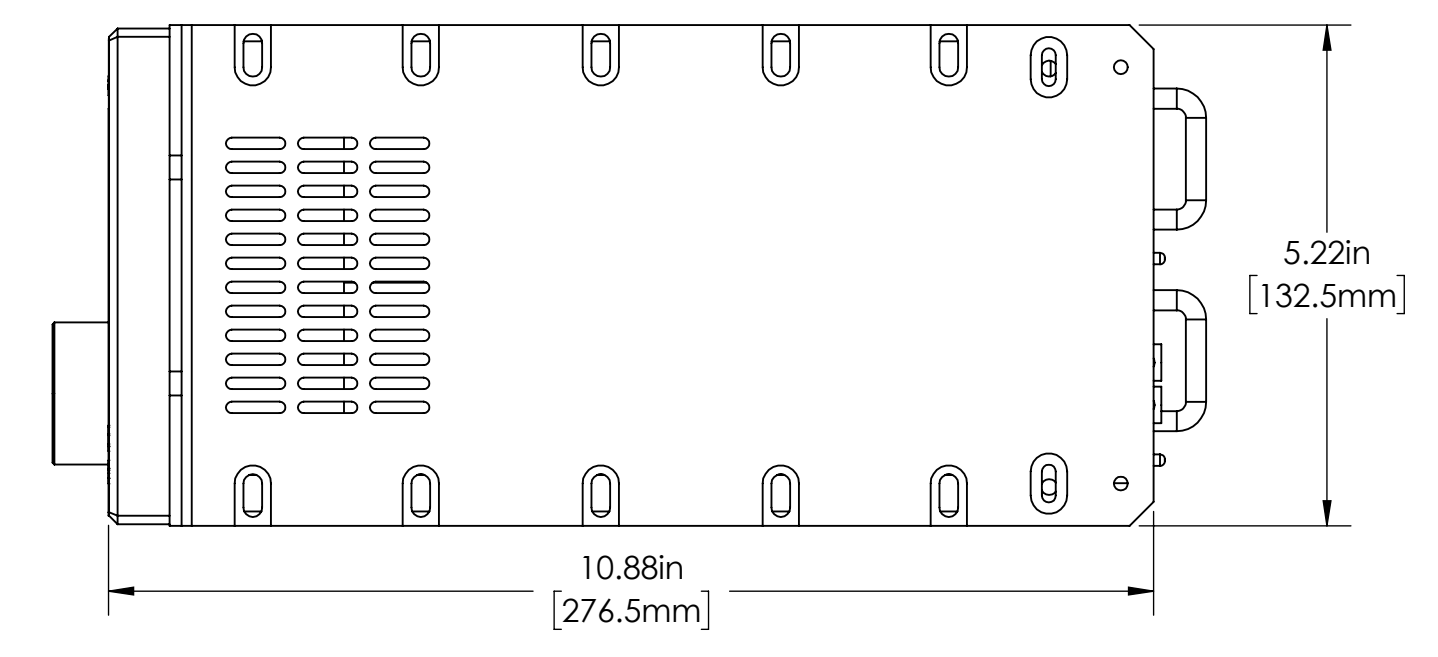

REVISIONS					
ZONE	REV.	DESCRIPTION	BY	APPR	DATE

SCALE: NONE		SHEET SIZE: D		DATE:		PROJECT: ALCORN McBRIDE Inc.	
DWG. TITLE: Binloop Uncompressed Dimensional Drawing		DWG. NO.: Binloop Uncompressed		SHEET 1 OF 1		REV.:	
MATERIAL:		FINISH:		NOTICE: The data in this document incorporate proprietary rights of Alcorn McBride Inc. 6488 Binloop Drive Orlando FL 32835. Any party accepting this document does so in confidence and agrees that it shall not be duplicated in whole or in part, nor disclosed to others, without the written consent of said party.			

DWG NO: Binloop Uncompressed

A