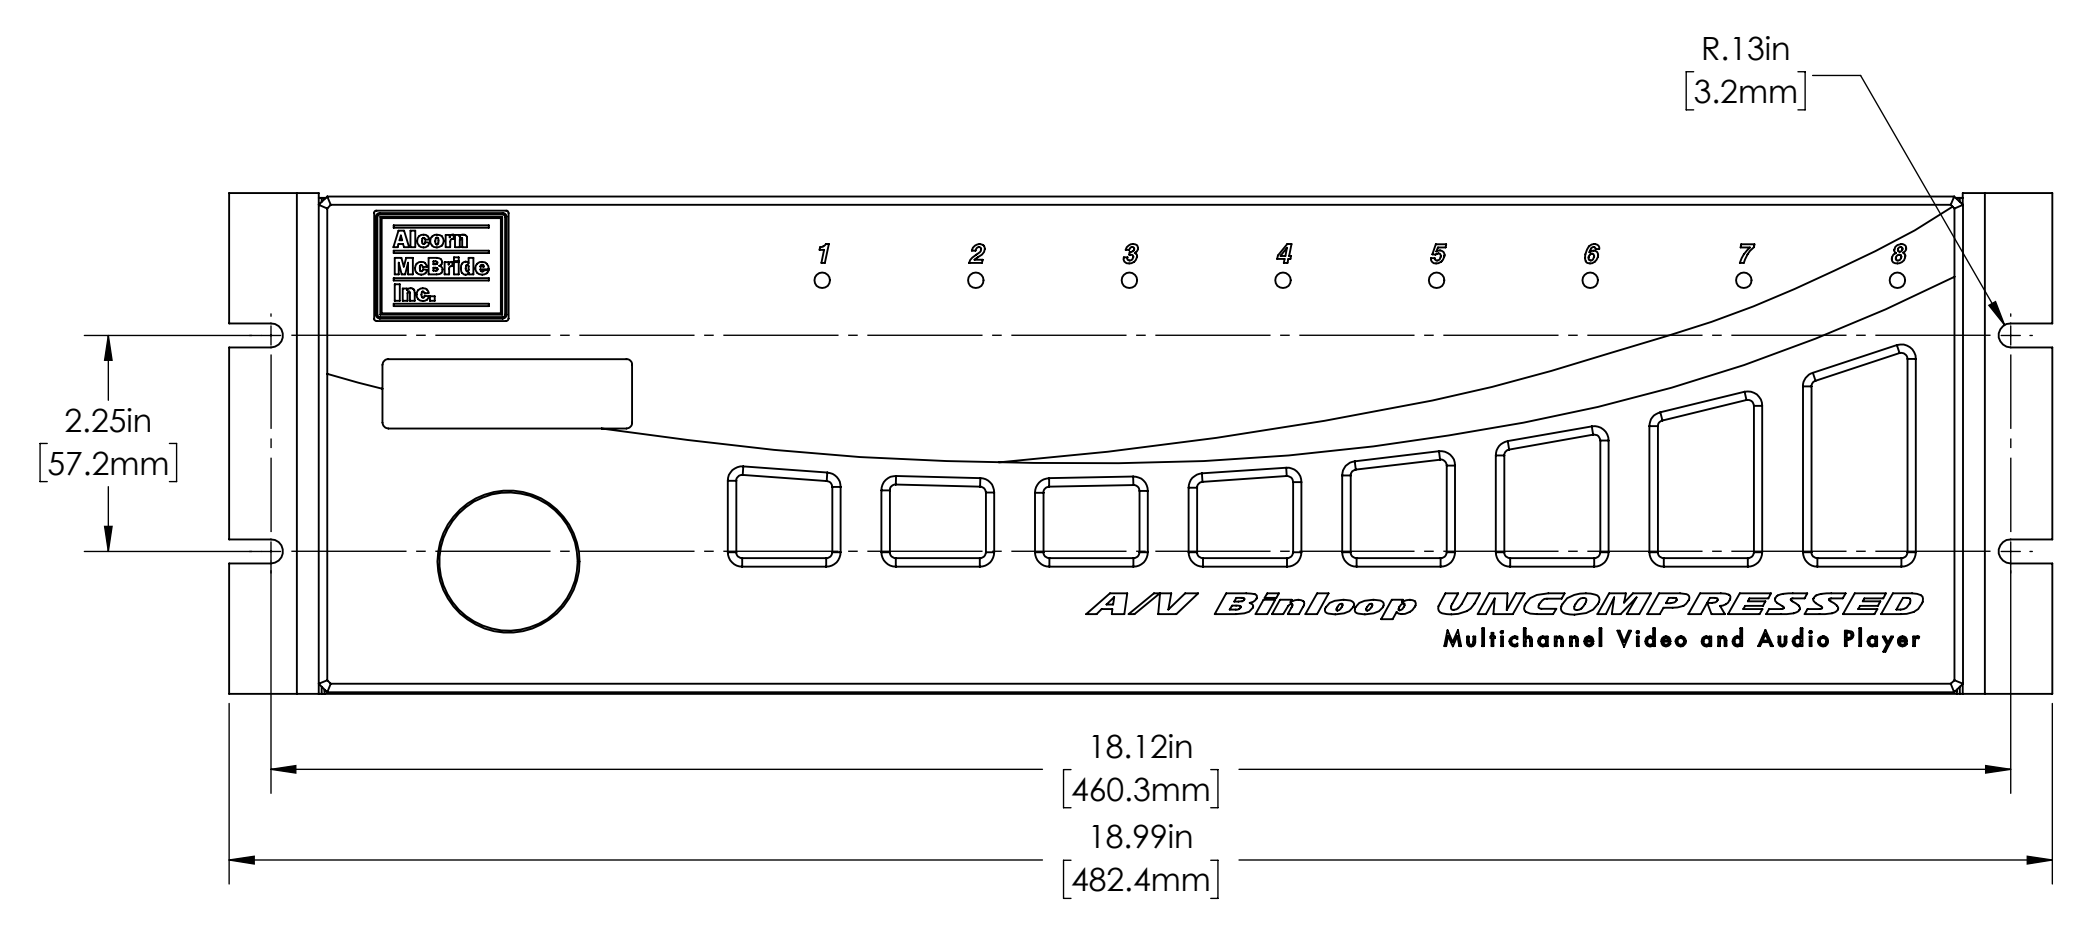

REVISIONS					
ZONE	REV.	DESCRIPTION	BY	APPR	DATE

SCALE: NONE		SHEET SIZE: D		DATE:		PROJECT: ALCORN McBRIDE Inc.	
DWG. TITLE: Binloop Uncompressed Dimensional Drawing		DWG. NO.: Binloop Uncompressed		SHEET 1 OF 1		REV.:	
MATERIAL:		FINISH:		NOTICE: The data in this document incorporate proprietary rights of Alcorn McBride Inc. 6488 Binloop Drive Orlando FL 32835. Any party accepting this document does so in confidence and agrees that it shall not be duplicated in whole or in part, nor disclosed to others, without the written consent of said party.			

DWG NO: Binloop Uncompressed

A