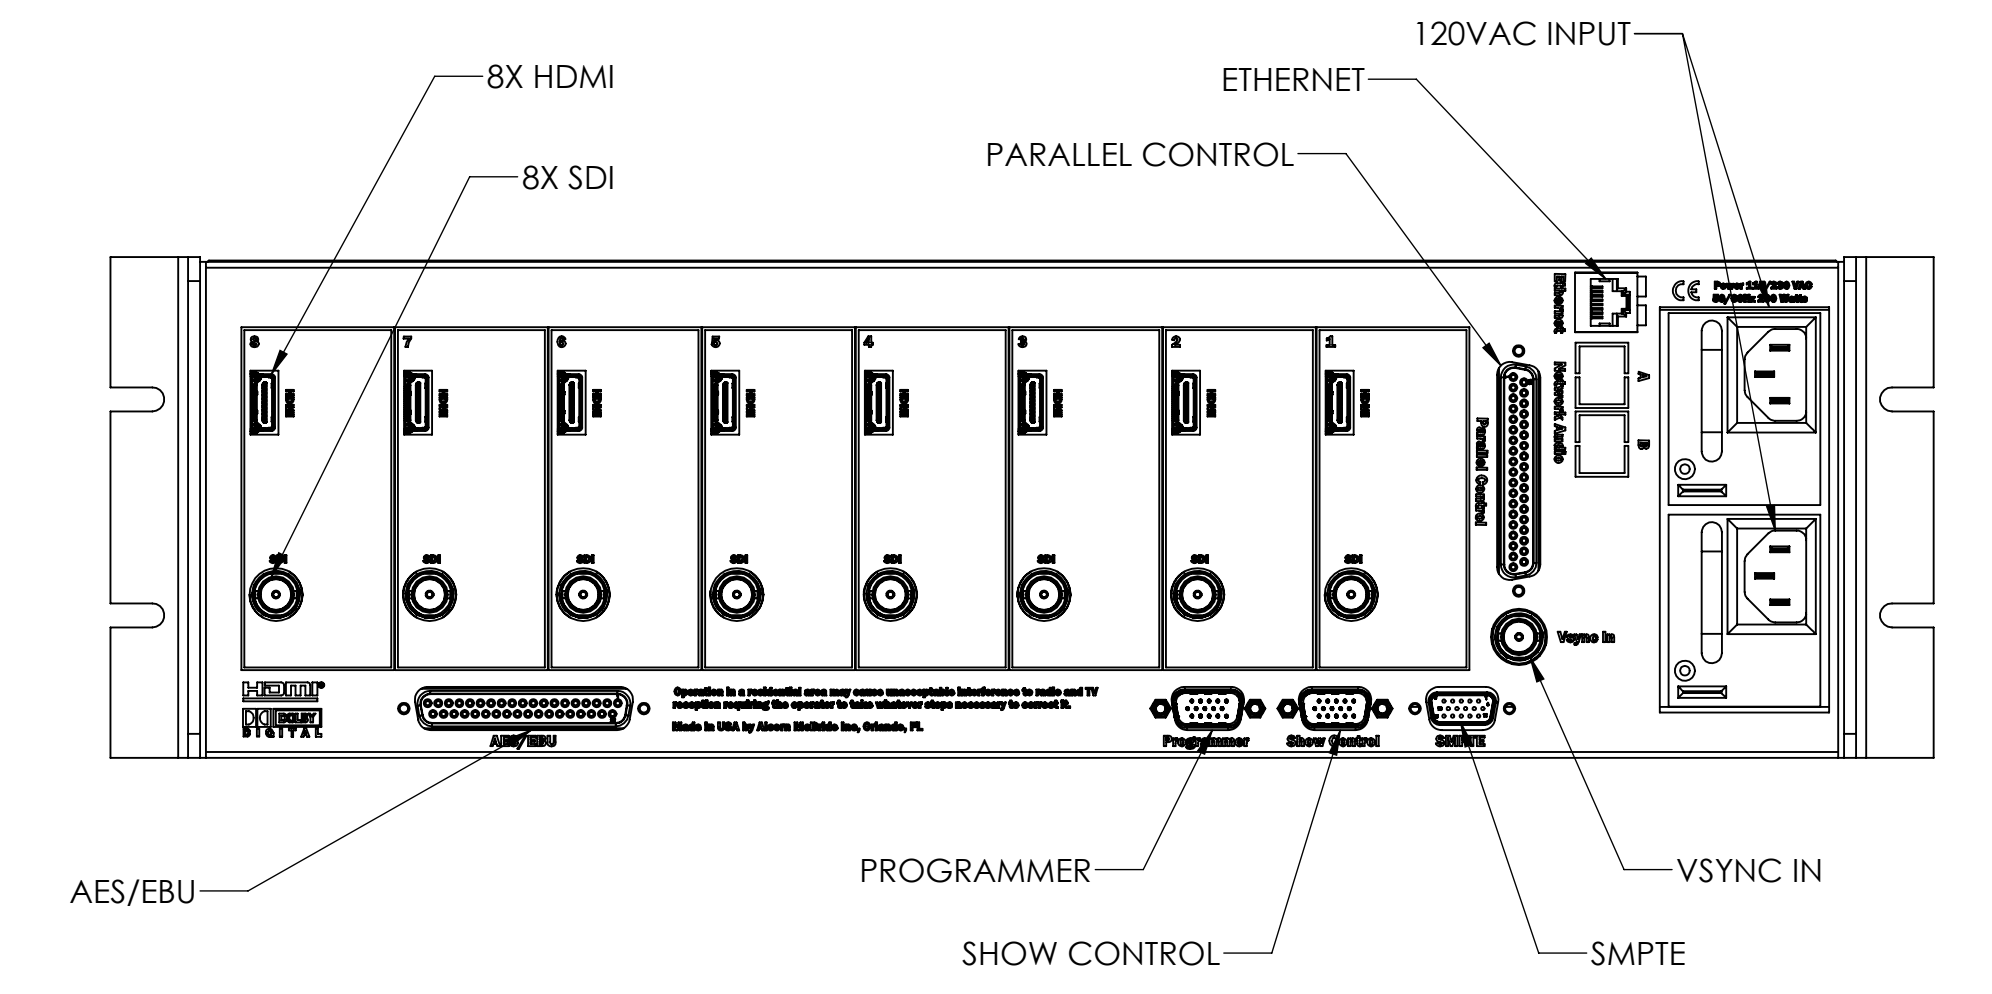

REVISIONS					
ZONE	REV.	DESCRIPTION	BY	APPR	DATE

SCALE: NONE		SHEET SIZE: D		DATE:		PROJECT: ALCORN McBRIDE Inc.	
DWG. TITLE: Binloop Uncompressed Dimensional Drawing		DWG. NO.: Binloop Uncompressed		SHEET 1 OF 1		REV.:	
MATERIAL:		FINISH:		NOTICE: The data in this document incorporate proprietary rights of Alcorn McBride Inc. 6488 Binloop Drive Orlando FL 32835. Any party accepting this document does so in confidence and agrees that it shall not be duplicated in whole or in part, nor disclosed to others, without the written consent of said party.			

DWG NO: Binloop Uncompressed

A