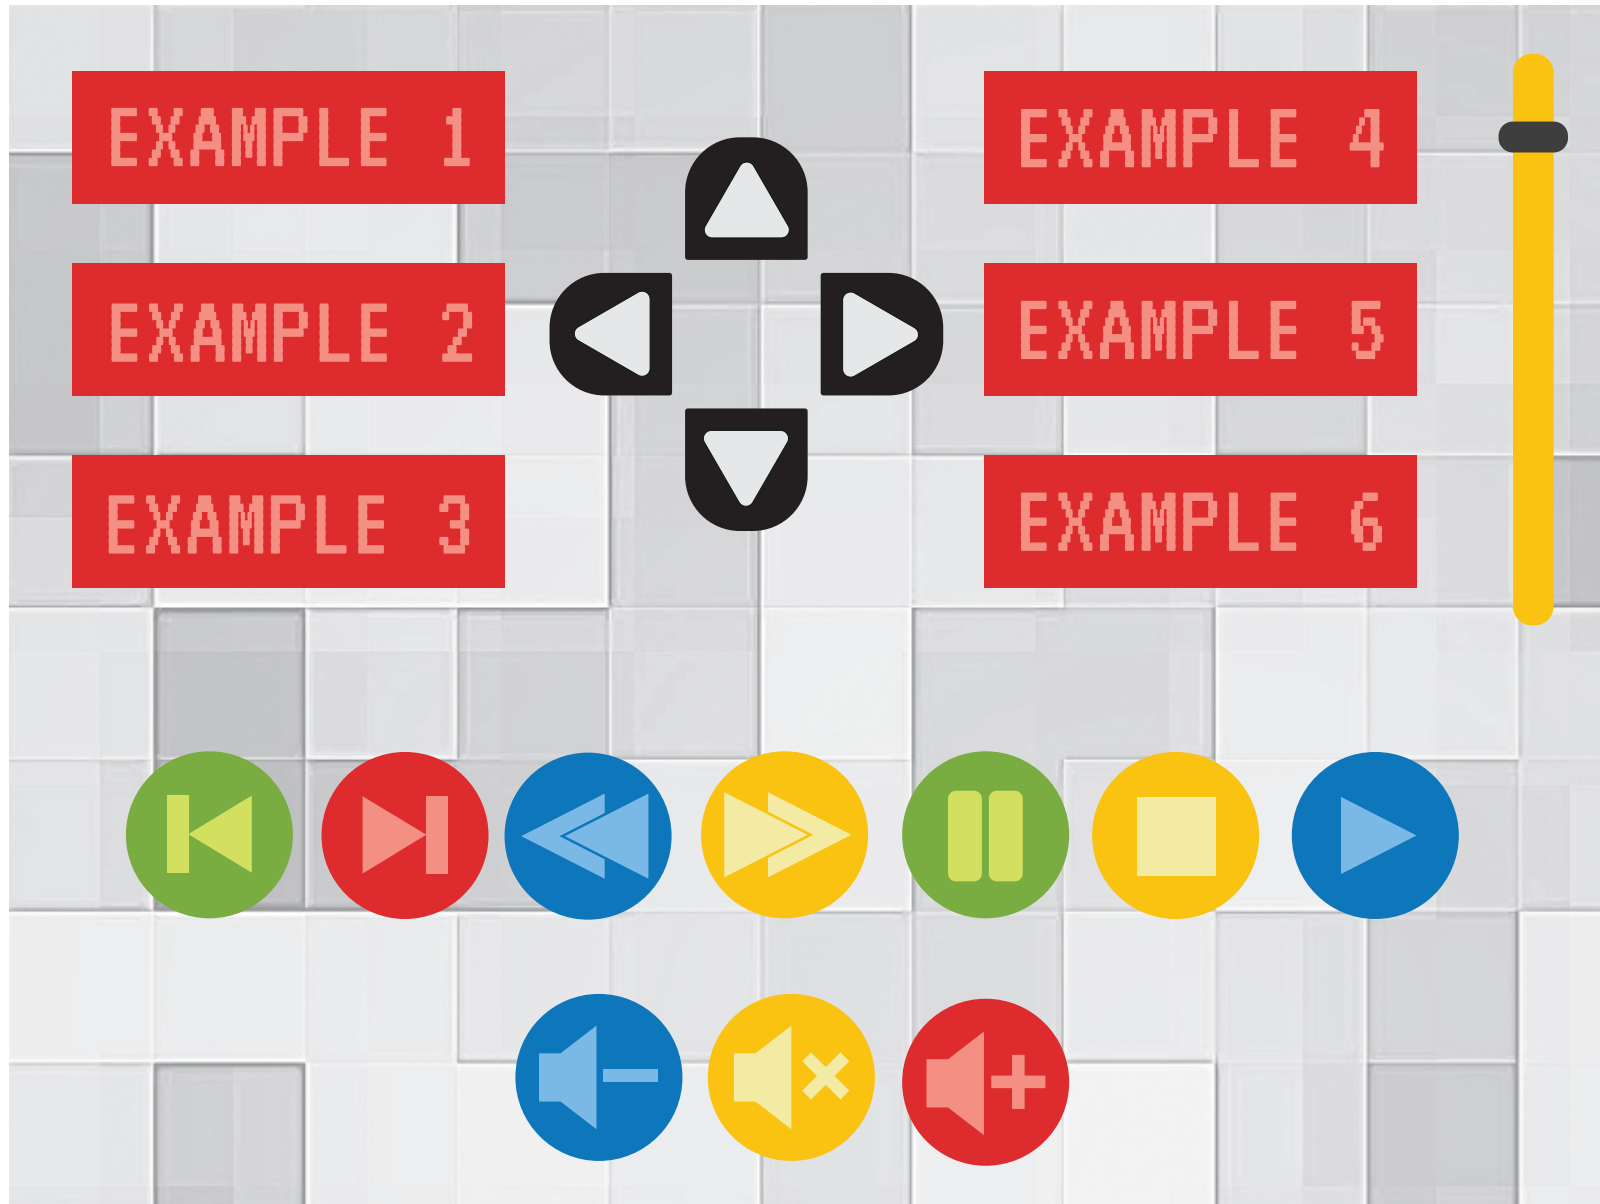

Background

winScriptLive

Pressed

Background

**Alcorn
McBride
Inc.**

BASIC BUTTONS

Normal

Pressed

Example

INDICATORS BUTTONS

MEDIA BUTTONS

Normal

Pressed

Example

MEDIA BUTTONS

Normal

Pressed

Example

OTHER BUTTONS

Normal

Pressed

Overlays

Option 1

Option 2